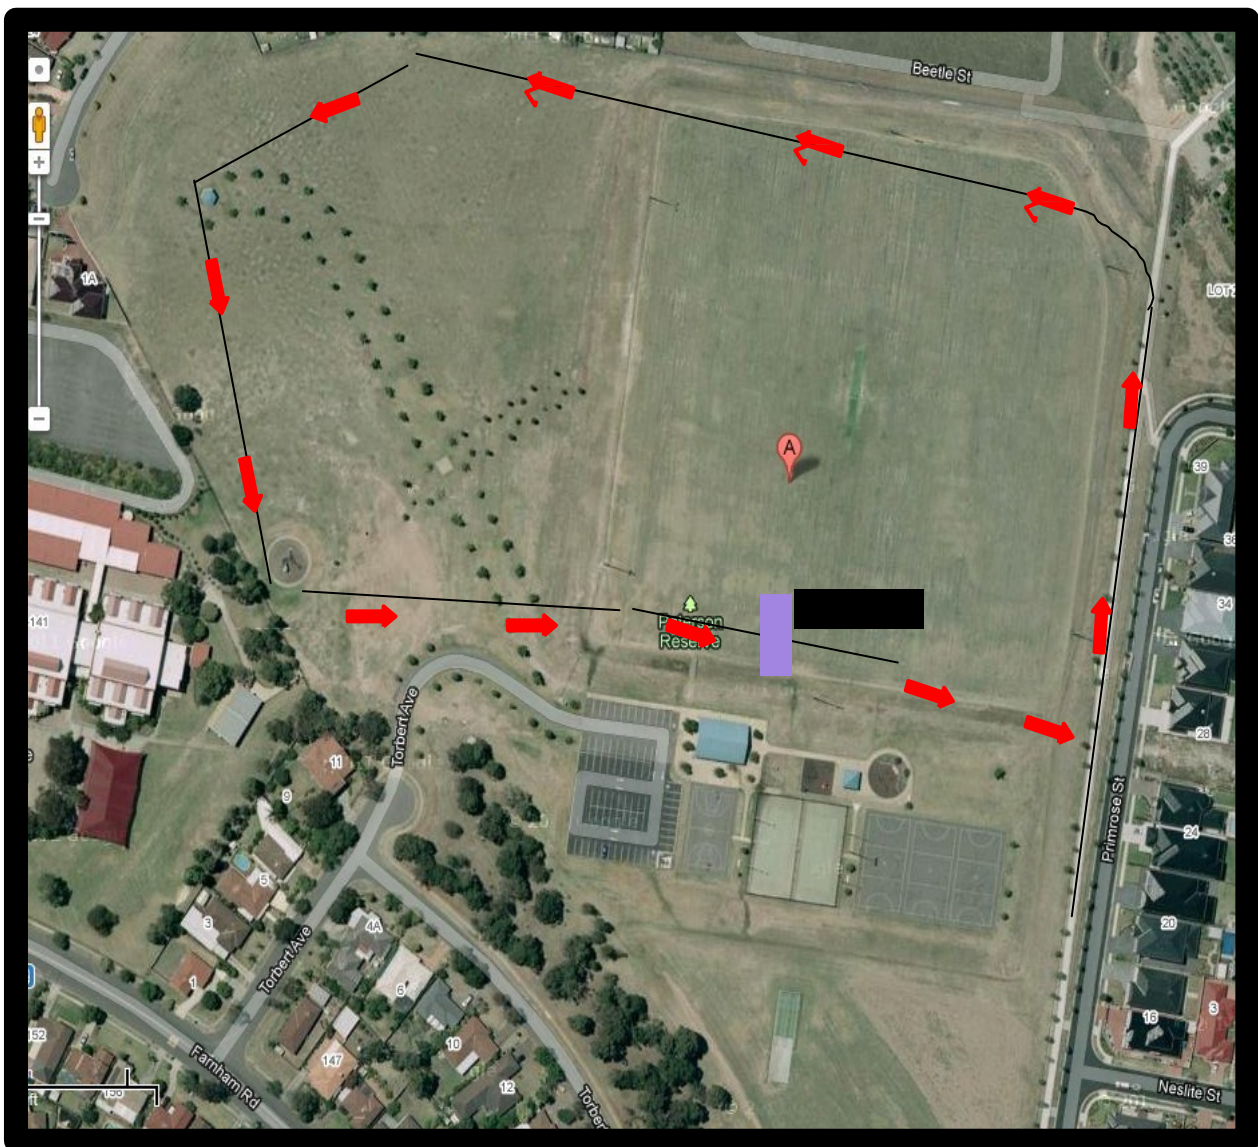

Blacktown PSSA Cross Country Course Information

*Paterson Reserve
Torbet Avenue, Quakers Hill*

3000m Course

Blacktown PSSA Cross Country Course Information

*Paterson Reserve
Torbet Avenue, Quakers Hill*

2000 m Course

Checkpoints will remain the same as the 3000m course. Checkpoint 1 and 6 will not be required and Checkpoint 2 and 7 will just have to move slightly.